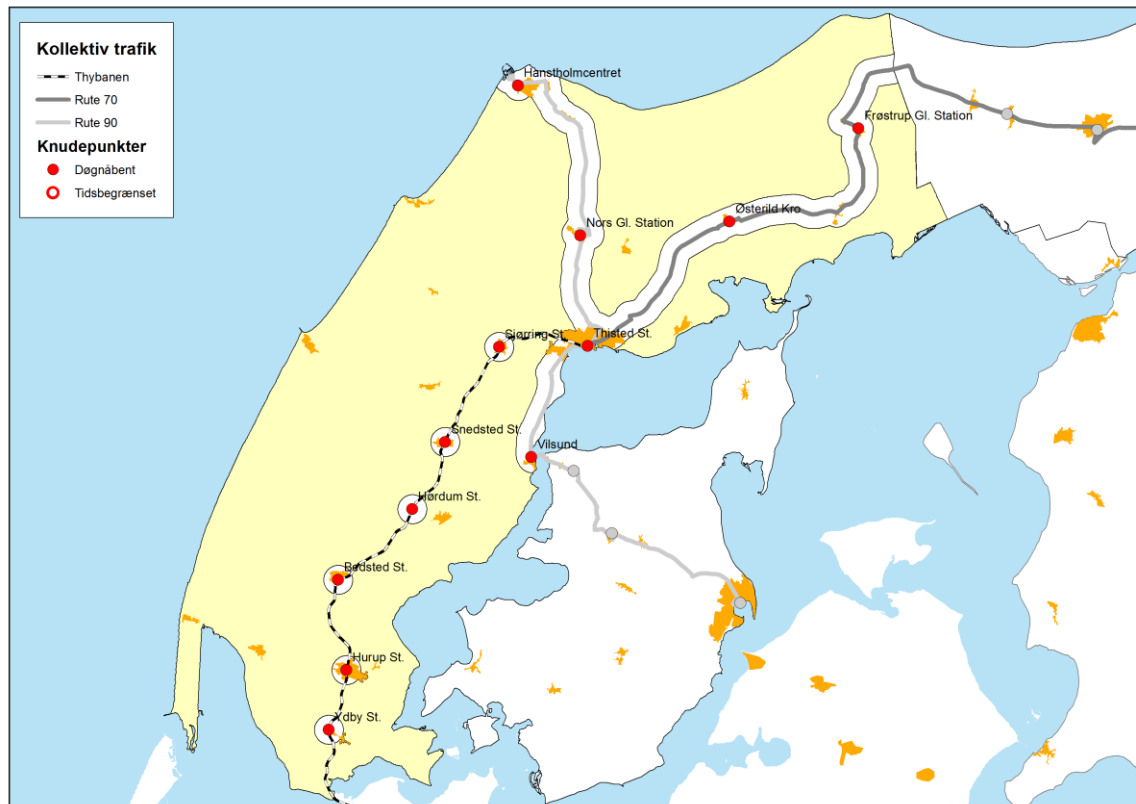

BUFFERZONER WEEKEND AFTEN