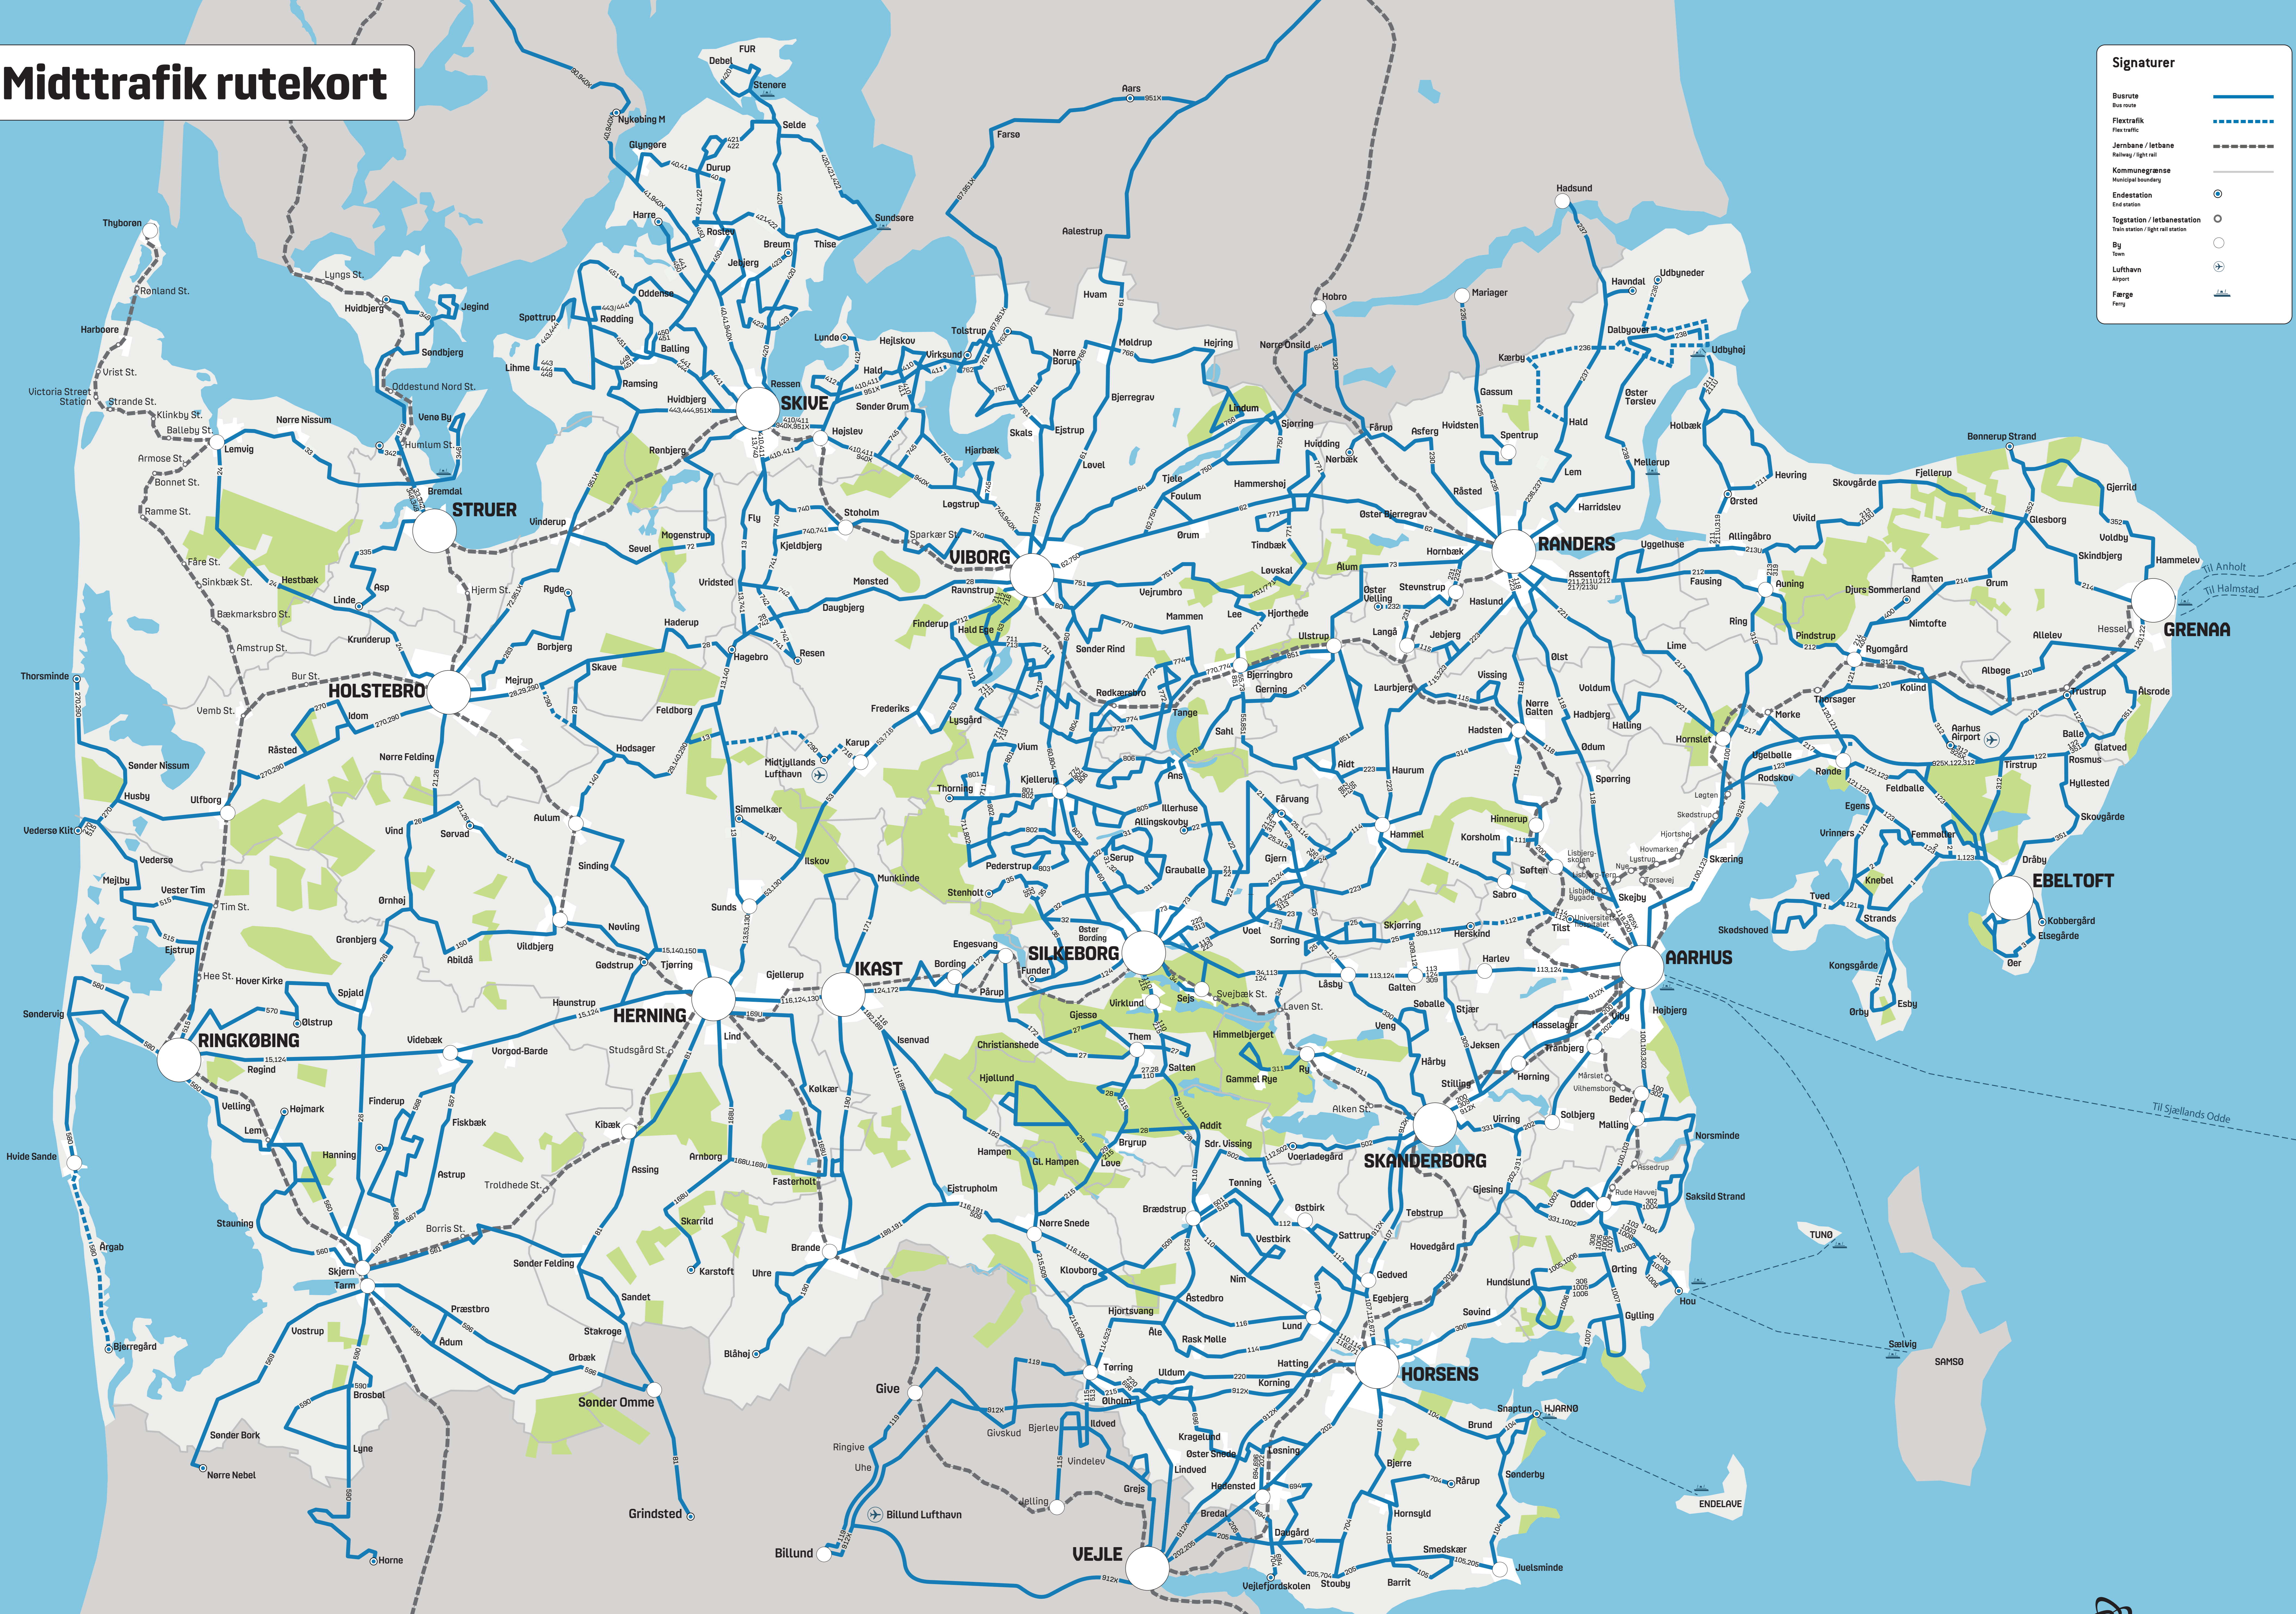

# Midttrafik rutekort

**Signaturer**

- Busrute (solid blue line)
- Flextrafik (dashed blue line)
- Jernbane / letbane (dotted blue line)
- Kommunegrænse (dashed grey line)
- Endestation (blue circle with dot)
- Togstation / letbanestation (white circle with dot)
- By (grey circle)
- Lufthavn (white circle with airplane icon)
- Færge (white circle with ferry icon)