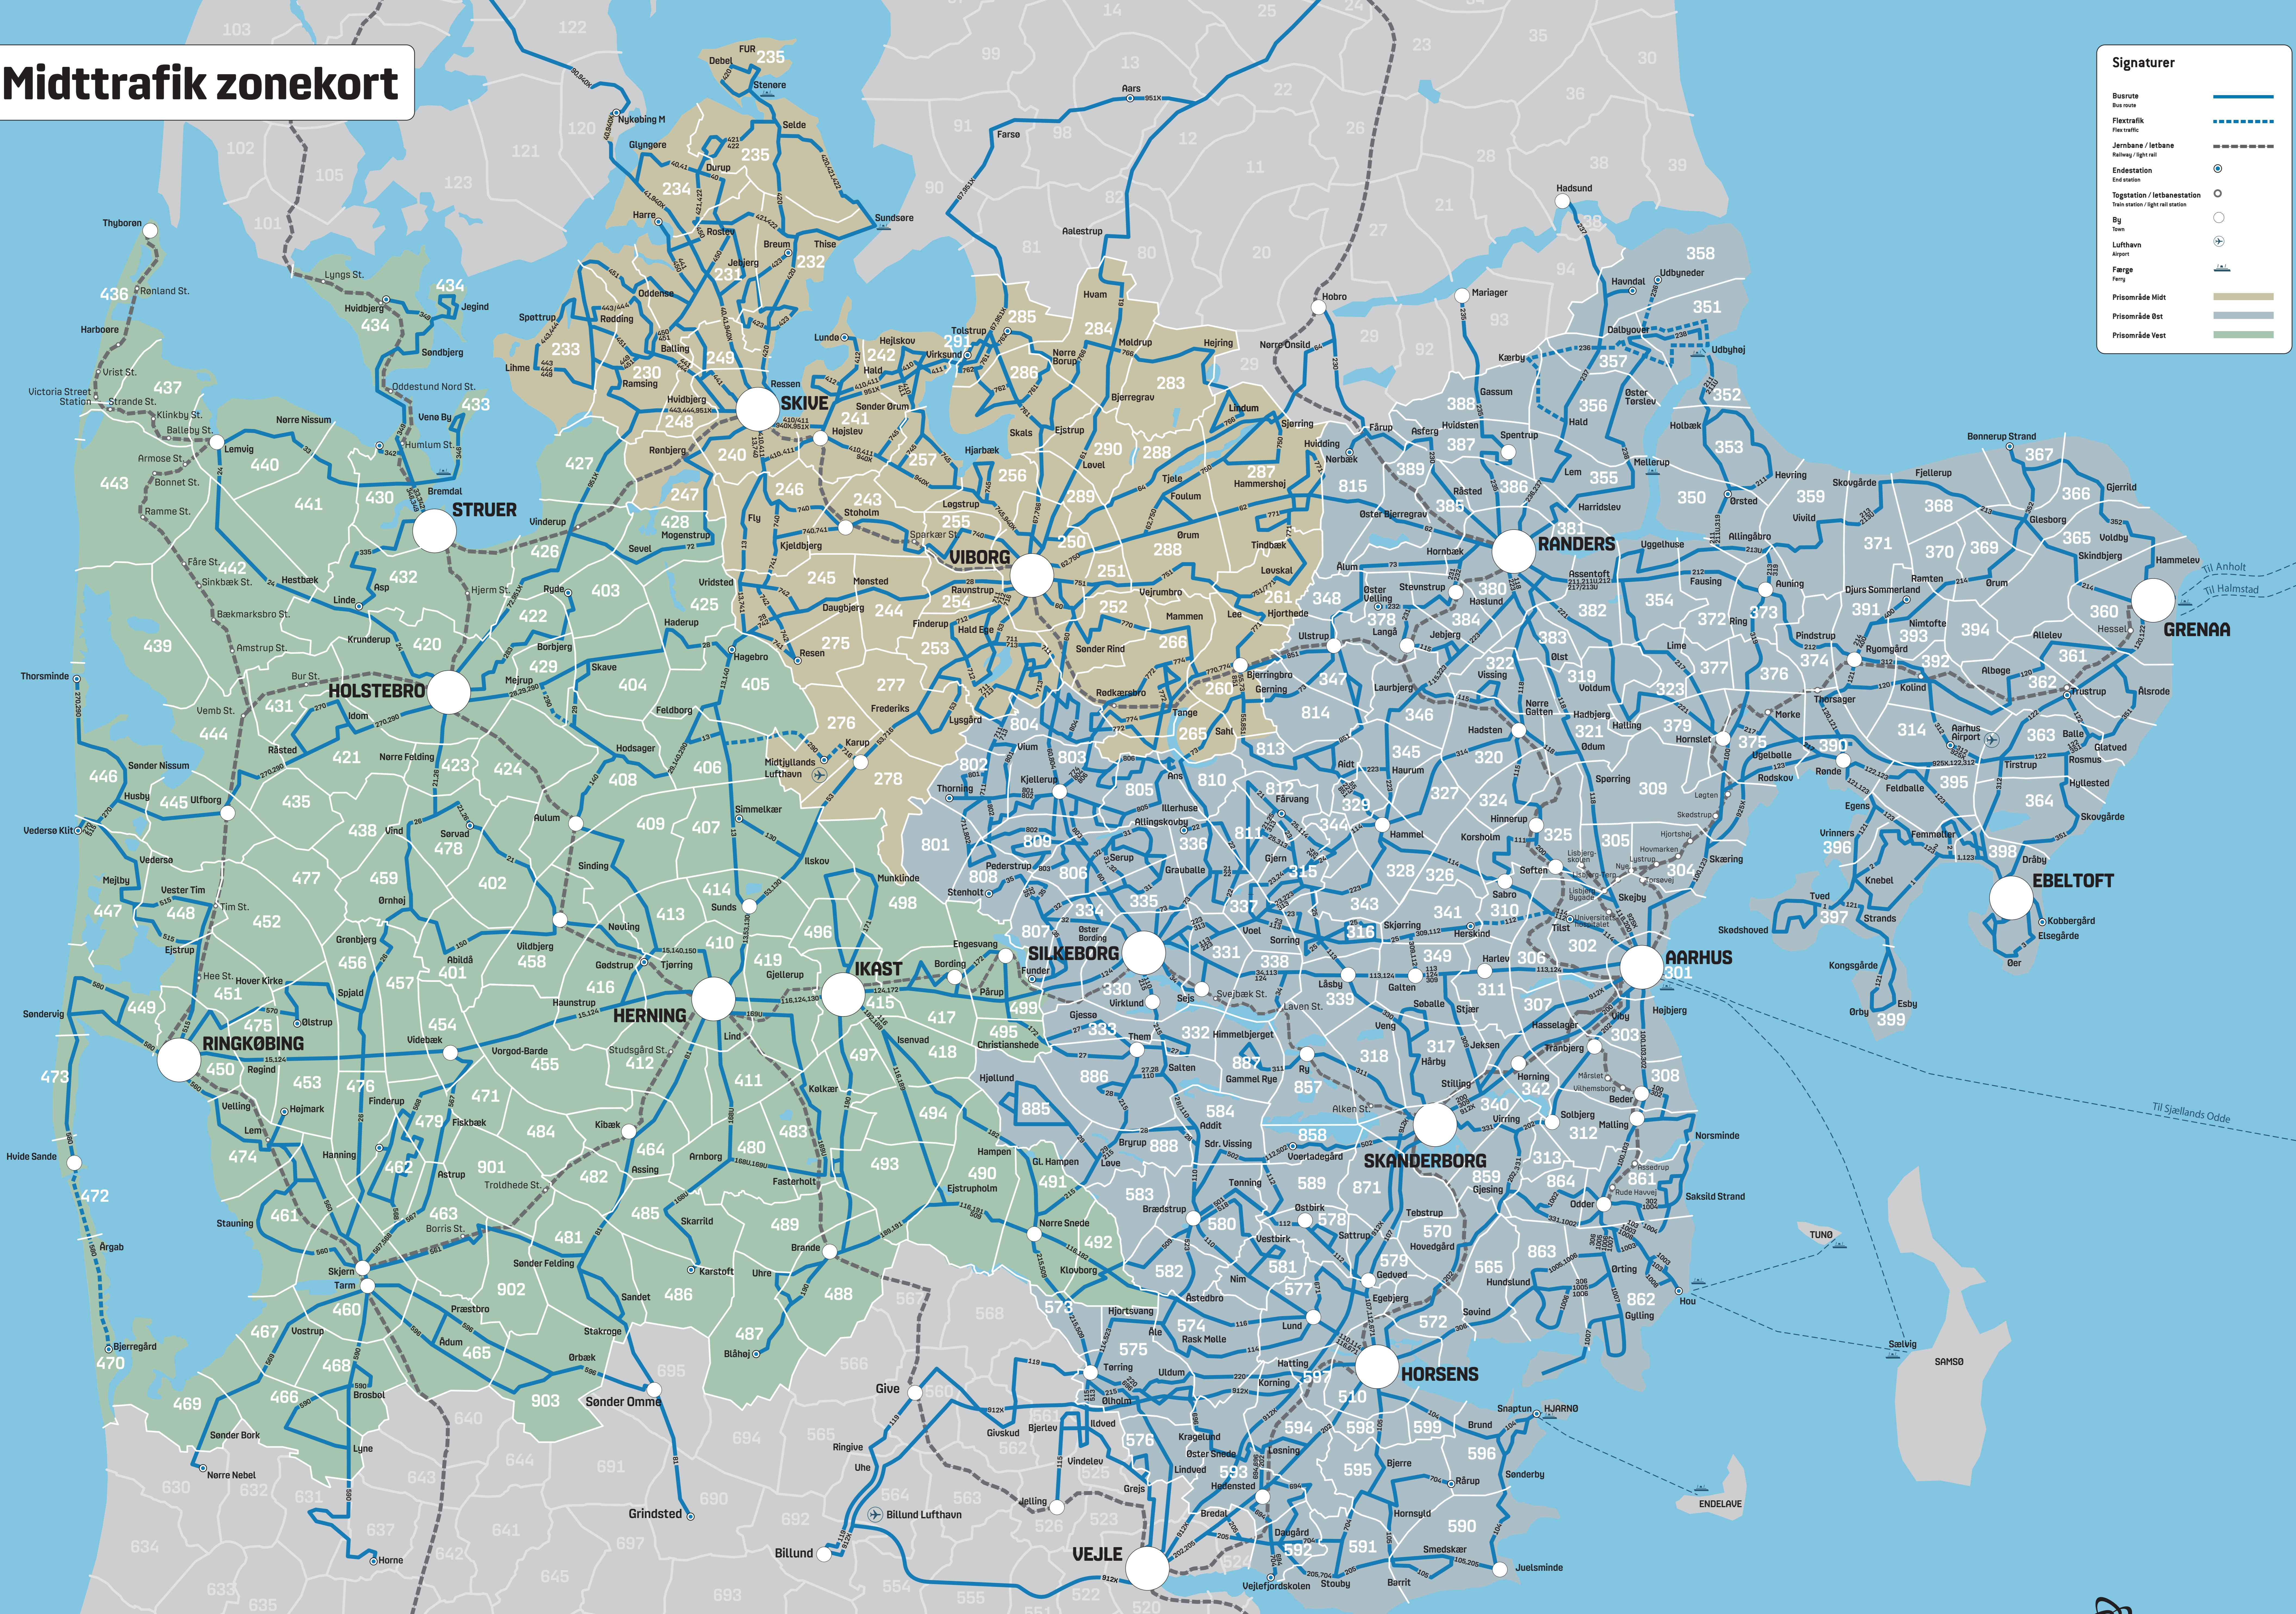

Midttrafik zonekort

Signaturer

- Busrute (solid blue line)
- Flextrafik (dashed blue line)
- Jernbane / letbane (dashed black line)
- Endestation (blue circle with dot)
- Togstation / letbanestation (white circle with dot)
- By (black circle)
- Lufthavn (airplane icon)
- Færge (ship icon)
- Prisområde Midt (light green background)
- Prisområde Øst (light blue background)
- Prisområde Vest (light yellow background)